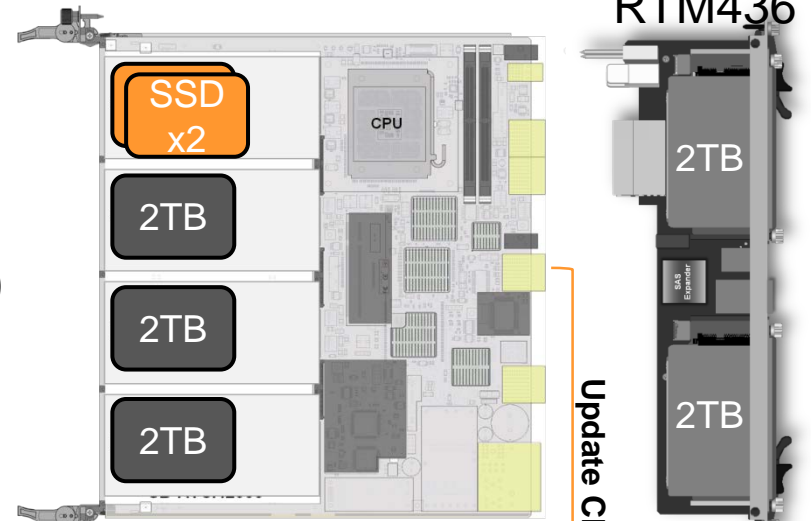

ATCA2020

Update Channel

10TB Hybrid Blade - Cachecade

(5 x 2TB, 2.5", 7200RPM, plus 2x SSD)

- Available now
- iSCSI, NAS, (10Gb)
- All Disks Hot pluggable

• Two SSD
Mirror Cache – Hot data

22TB Hybrid Blade (2 slots)

(11 x 2TB, 2.5", 7200RPM plus 2 SSD)

- **Available now**
- **iSCSI, NAS, (10Gb)**
- **All Disks Hot pluggable**

ATCA2000

ATCA2020

What is Cachecade ?

- Initial writes complete to mirrored SSD pair
- As data ages, tiered to rotating automatically
- Hybrid offers:
 - Lower \$/GB
 - Low latency
 - High iops