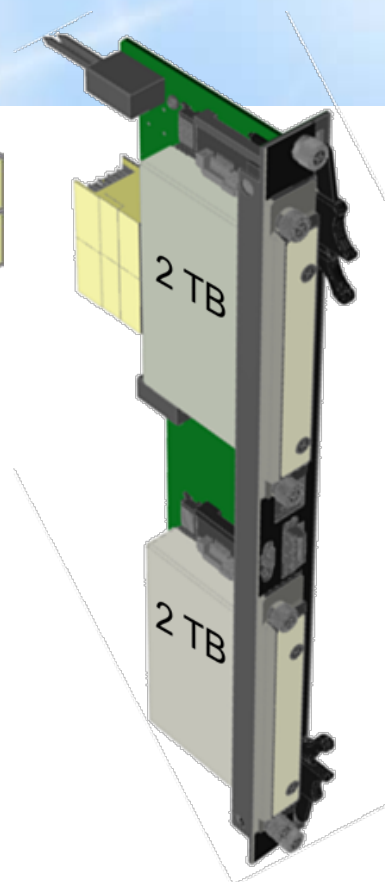

51.2 TB Flash Storage Blade

(32 x 1.6TB, 1.8", 2 Slots)

- **4Q14 (larger capacity SSD)**
- **iSCSI, NAS, (10Gb)**
- **All SSD Hot pluggable**

ATCA2000

ATCA2020

12TB Storage Blade

(6 x 2TB, 2.5", 7200RPM)

- Available now
- iSCSI, NAS, (10Gb)
- All Disks Hot pluggable

HDA21

ATCA2000

RTM436

24TB Storage Blade

(12 x 2TB, 2.5", 7200RPM)

- **Available now**
- **iSCSI, NAS, (10Gb)**
- **All Disks Hot pluggable**

ATCA2000

RTM436

ATCA2020

Update Channel

10TB Hybrid Blade - Cachecade

(5 x 2TB, 2.5", 7200RPM, plus 2x SSD)

- Available now
- iSCSI, NAS, (10Gb)
- All Disks Hot pluggable

• Two SSD
Mirror Cache – Hot data

22TB Hybrid Blade (2 slots)

(11 x 2TB, 2.5", 7200RPM plus 2 SSD)

- **Available now**
- **iSCSI, NAS, (10Gb)**
- **All Disks Hot pluggable**

ATCA2000

ATCA2020

What is Cachecade ?

- Initial writes complete to mirrored SSD pair
- As data ages, tiered to rotating automatically
- Hybrid offers:
 - Lower \$/GB
 - Low latency
 - High iops