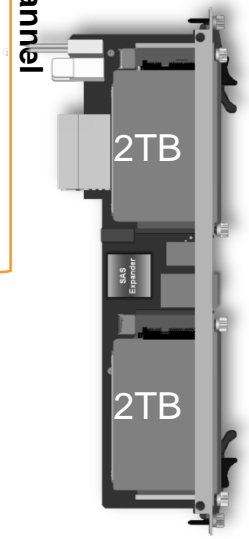

51.2 TB Flash Storage Blade

(32 x 1.6TB, 1.8", 2 Slots)

- **4Q14 (larger capacity SSD)**
- **iSCSI, NAS, (10Gb)**
- **All SSD Hot pluggable**

ATCA2000

ATCA2020

12TB Storage Blade

(6 x 2TB, 2.5", 7200RPM)

- Available now
- iSCSI, NAS, (10Gb)
- All Disks Hot pluggable

HDA21

ATCA2000

RTM436

24TB Storage Blade

(12 x 2TB, 2.5", 7200RPM)

- **Available now**
- **iSCSI, NAS, (10Gb)**
- **All Disks Hot pluggable**

ATCA2000

RTM436

ATCA2020

Update Channel

10TB Hybrid Blade - Cachecade

(5 x 2TB, 2.5", 7200RPM, plus 2x SSD)

- Available now
- iSCSI, NAS, (10Gb)
- All Disks Hot pluggable

• Two SSD
Mirror Cache – Hot data

22TB Hybrid Blade (2 slots)