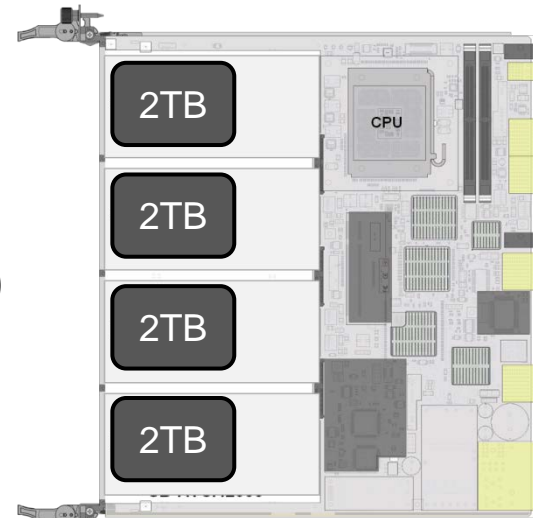

HDA21

ATCA2000

RTM436

24TB Storage Blade

(12 x 2TB, 2.5", 7200RPM)

- **Available now**
- **iSCSI, NAS, (10Gb)**
- **All Disks Hot pluggable**

ATCA2000

RTM436

ATCA2020

Update Channel

10TB Hybrid Blade - Cachecade

(5 x 2TB, 2.5", 7200RPM, plus 2x SSD)

- Available now
- iSCSI, NAS, (10Gb)
- All Disks Hot pluggable

• Two SSD
Mirror Cache – Hot data

22TB Hybrid Blade (2 slots)