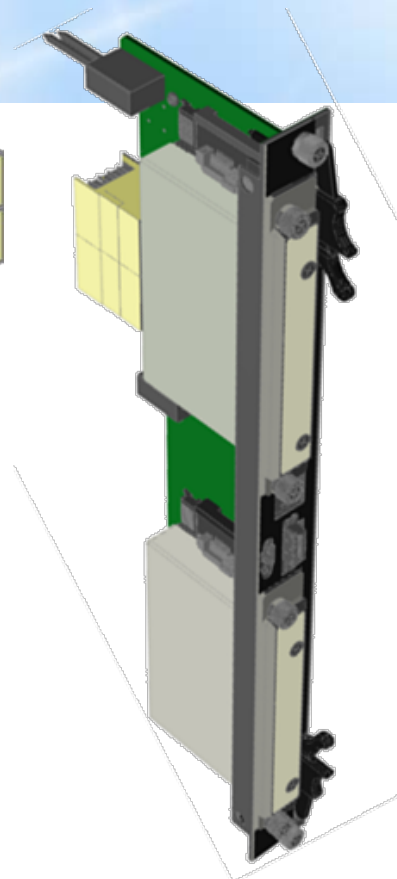

51.2 TB Flash Storage Blade

(32 x 1.6TB, 1.8", 2 Slots)

- **4Q14 (larger capacity SSD)**
- **iSCSI, NAS, (10Gb)**
- **All SSD Hot pluggable**

ATCA2000

ATCA2020

12TB Storage Blade

(6 x 2TB, 2.5", 7200RPM)

- Available now
- iSCSI, NAS, (10Gb)
- All Disks Hot pluggable

HDA21

ATCA2000

RTM436

24TB Storage Blade

(12 x 2TB, 2.5", 7200RPM)

- **Available now**
- **iSCSI, NAS, (10Gb)**
- **All Disks Hot pluggable**

ATCA2000

RTM436