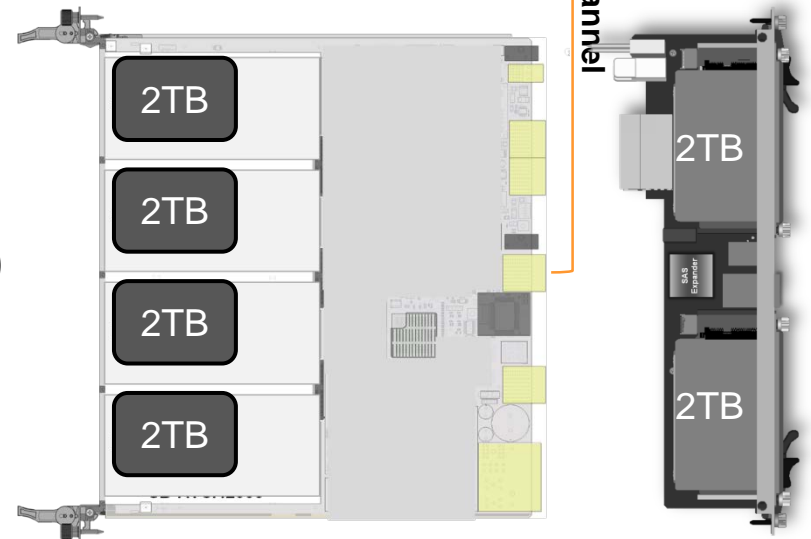

ATCA2020

Update Channel

10TB Hybrid Blade - Cachecade

(5 x 2TB, 2.5", 7200RPM, plus 2x SSD)

- Available now
- iSCSI, NAS, (10Gb)
- All Disks Hot pluggable

• Two SSD
Mirror Cache – Hot data

22TB Hybrid Blade (2 slots)

(11 x 2TB, 2.5", 7200RPM plus 2 SSD)

- **Available now**
- **iSCSI, NAS, (10Gb)**
- **All Disks Hot pluggable**

ATCA2000

ATCA2020

What is Cachecade ?

- Initial writes complete to mirrored SSD pair
- As data ages, tiered to rotating automatically
- Hybrid offers:
 - Lower \$/GB
 - Low latency
 - High iops