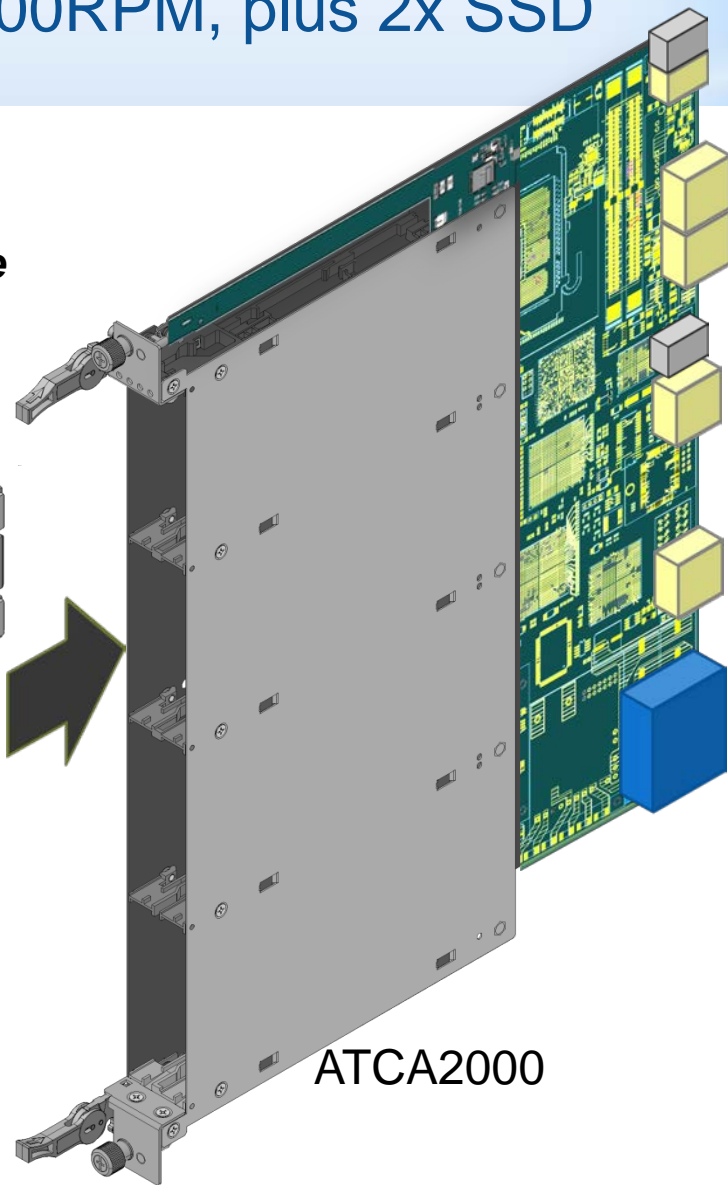

HDA21

ATCA2000

RTM436

24TB Storage Blade

(12 x 2TB, 2.5", 7200RPM)

- **Available now**
- **iSCSI, NAS, (10Gb)**
- **All Disks Hot pluggable**

ATCA2000

RTM436

ATCA2020

Update Channel

10TB Hybrid Blade - Cachecade

(5 x 2TB, 2.5", 7200RPM, plus 2x SSD)

- Available now
- iSCSI, NAS, (10Gb)
- All Disks Hot pluggable

• Two SSD
Mirror Cache – Hot data

22TB Hybrid Blade (2 slots)

(11 x 2TB, 2.5", 7200RPM plus 2 SSD)

- **Available now**
- **iSCSI, NAS, (10Gb)**
- **All Disks Hot pluggable**

ATCA2000

ATCA2020

What is Cachecade ?

- Initial writes complete to mirrored SSD pair
- As data ages, tiered to rotating automatically
- Hybrid offers:
 - Lower \$/GB
 - Low latency
 - High iops