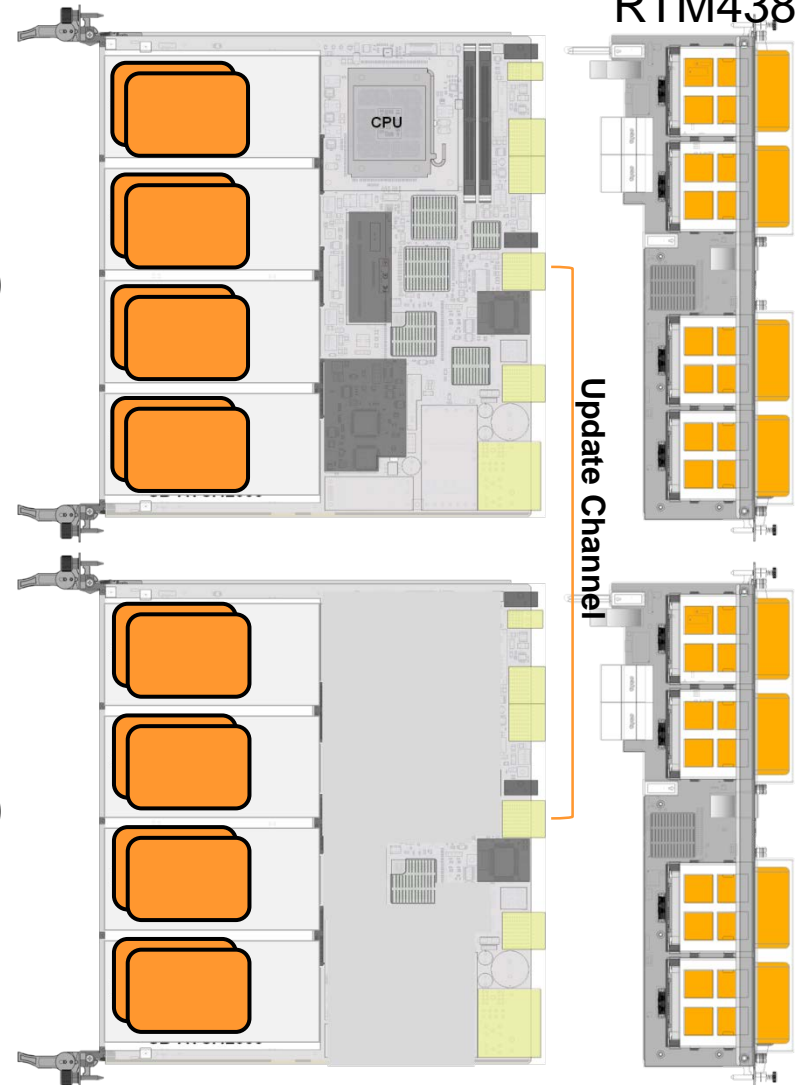

51.2 TB Flash Storage Blade

(32 x 1.6TB, 1.8", 2 Slots)

- **4Q14 (larger capacity SSD)**
- **iSCSI, NAS, (10Gb)**
- **All SSD Hot pluggable**

ATCA2000

ATCA2020

12TB Storage Blade

(6 x 2TB, 2.5", 7200RPM)

- Available now
- iSCSI, NAS, (10Gb)
- All Disks Hot pluggable