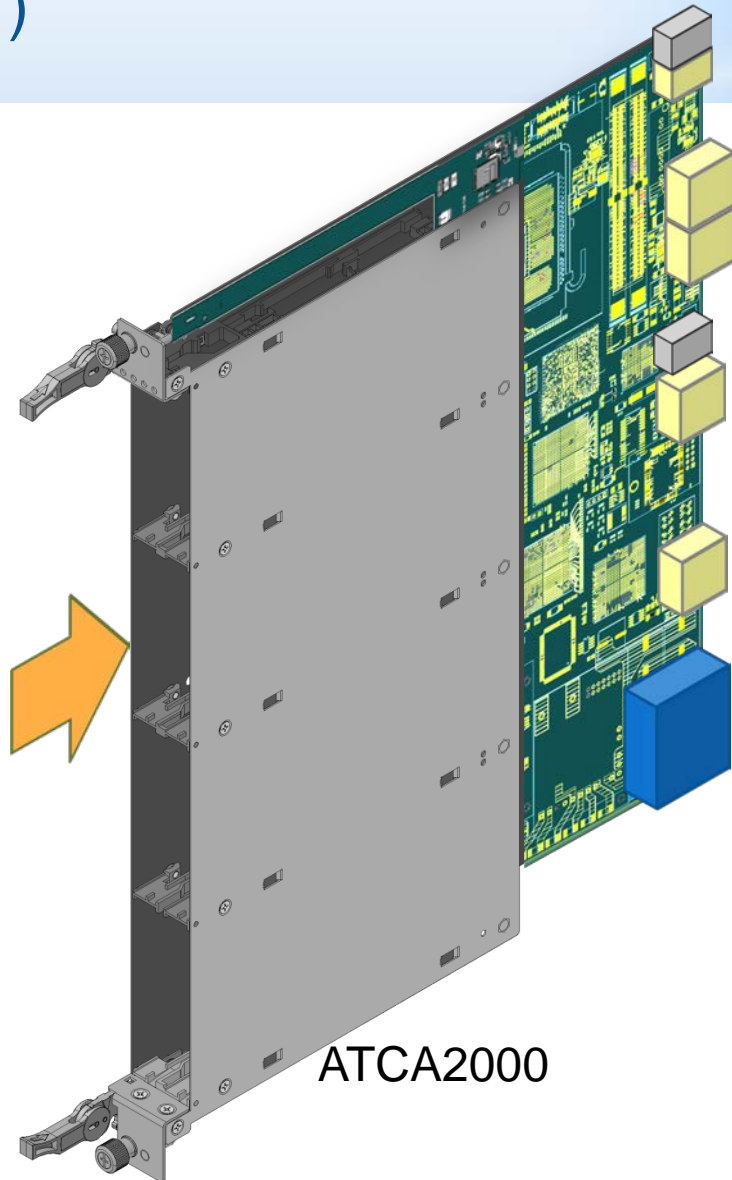

Embedded Hardware

“The Industries most complete ATCA storage ecosystem”

- ATCA Blades
 - Compute, Storage and Network

- 30+ AMC and RTM modules
 - Disks: SAS, SATA, SSD (AMC.3)
 - PCIe: FC 10GE SAS (AMC.1)
 - Network (AMC.2)

- Custom Design/Production
 - RadiSys/CCPU, Emerson, Oracle
 - Proven process: SOW->GA
 - “One list methodology”

12.8TB Flash Storage Blade

(16 x 800GB, 1.8")

- Available now
- iSCSI, NAS, (10Gb)
- All SSD Hot pluggable

HDA28

ATCA2000

RTM438

25.6 TB Flash Storage Blade

(32 x 800GB, 1.8", 2 Slots)

- **Available now**
- **iSCSI, NAS, (10Gb)**
- **All SSD Hot pluggable**

ATCA2000

ATCA2020

RTM438

Update Channel

25.6 TB Flash Storage Blade

(16 x 1.6TB, 1.8" SSD)

- 4Q14 (larger capacity SSD)
- iSCSI, NAS, (10Gb)
- All SSD Hot pluggable

HDA28

ATCA2000

RTM438