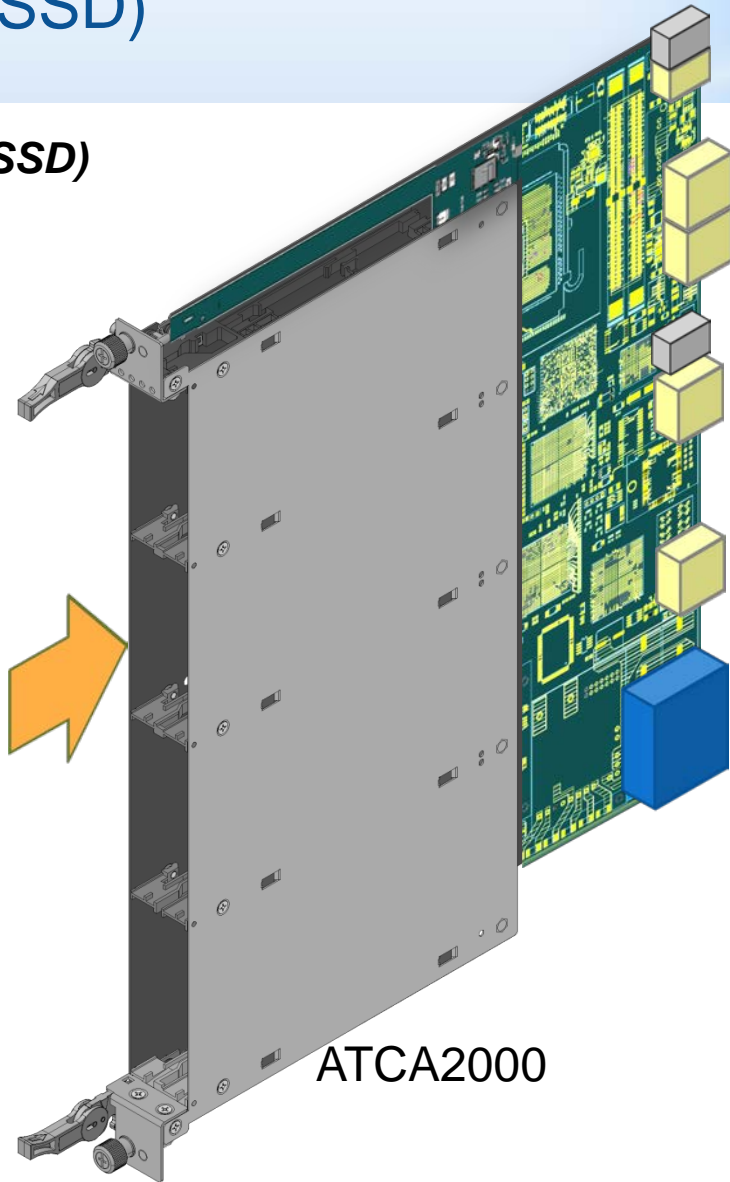

HDA28

ATCA2000

RTM438

25.6 TB Flash Storage Blade

(32 x 800GB, 1.8", 2 Slots)

- **Available now**
- **iSCSI, NAS, (10Gb)**
- **All SSD Hot pluggable**

ATCA2000

ATCA2020

RTM438

Update Channel

25.6 TB Flash Storage Blade

(16 x 1.6TB, 1.8" SSD)

- 4Q14 (larger capacity SSD)
- iSCSI, NAS, (10Gb)
- All SSD Hot pluggable

HDA28

ATCA2000

RTM438

51.2 TB Flash Storage Blade

(32 x 1.6TB, 1.8", 2 Slots)

- **4Q14 (larger capacity SSD)**
- **iSCSI, NAS, (10Gb)**
- **All SSD Hot pluggable**

ATCA2000

ATCA2020

12TB Storage Blade

(6 x 2TB, 2.5", 7200RPM)

- Available now
- iSCSI, NAS, (10Gb)
- All Disks Hot pluggable

HDA21

ATCA2000

RTM436

24TB Storage Blade

(12 x 2TB, 2.5", 7200RPM)

- **Available now**
- **iSCSI, NAS, (10Gb)**
- **All Disks Hot pluggable**

ATCA2000

RTM436