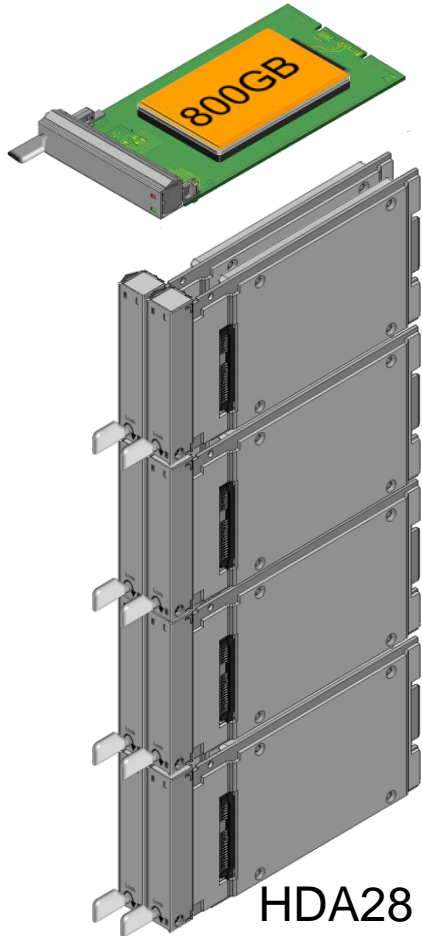

Embedded Hardware

“The Industries most complete ATCA storage ecosystem”

- ATCA Blades
 - Compute, Storage and Network

- 30+ AMC and RTM modules
 - Disks: SAS, SATA, SSD (AMC.3)
 - PCIe: FC 10GE SAS (AMC.1)
 - Network (AMC.2)

- Custom Design/Production
 - RadiSys/CCPU, Emerson, Oracle
 - Proven process: SOW->GA
 - “One list methodology”

12.8TB Flash Storage Blade

(16 x 800GB, 1.8")

- Available now
- iSCSI, NAS, (10Gb)
- All SSD Hot pluggable

HDA28

ATCA2000

RTM438

25.6 TB Flash Storage Blade

(32 x 800GB, 1.8", 2 Slots)

- **Available now**
- **iSCSI, NAS, (10Gb)**
- **All SSD Hot pluggable**

ATCA2000

ATCA2020

RTM438

Update Channel

25.6 TB Flash Storage Blade

(16 x 1.6TB, 1.8" SSD)

- 4Q14 (larger capacity SSD)
- iSCSI, NAS, (10Gb)
- All SSD Hot pluggable

HDA28

ATCA2000

RTM438