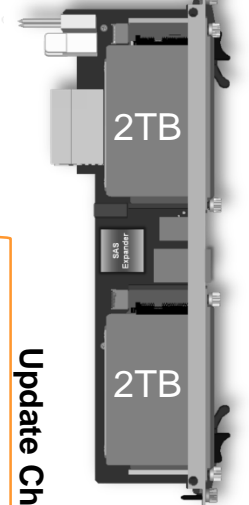

51.2 TB Flash Storage Blade

(32 x 1.6TB, 1.8", 2 Slots)

- **4Q14 (larger capacity SSD)**
- **iSCSI, NAS, (10Gb)**
- **All SSD Hot pluggable**

ATCA2000

ATCA2020

12TB Storage Blade

(6 x 2TB, 2.5", 7200RPM)

- Available now
- iSCSI, NAS, (10Gb)
- All Disks Hot pluggable

HDA21

ATCA2000

RTM436

24TB Storage Blade

(12 x 2TB, 2.5", 7200RPM)

- **Available now**
- **iSCSI, NAS, (10Gb)**
- **All Disks Hot pluggable**

ATCA2000

RTM436

ATCA2020

Update Channel

10TB Hybrid Blade - Cachecade

(5 x 2TB, 2.5", 7200RPM, plus 2x SSD)

- Available now
- iSCSI, NAS, (10Gb)
- All Disks Hot pluggable

• Two SSD
Mirror Cache – Hot data

22TB Hybrid Blade (2 slots)