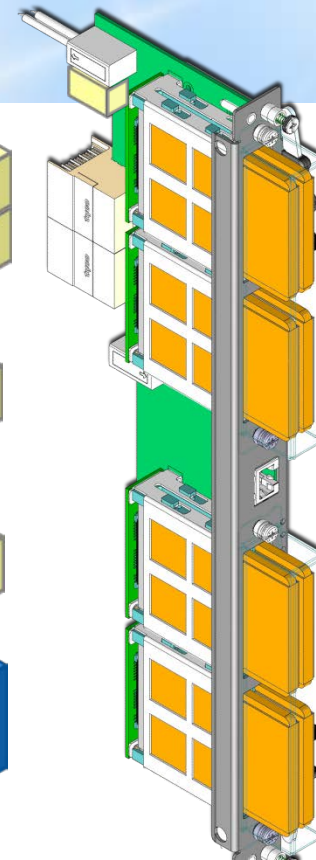

HDA28

ATCA2000

RTM438

25.6 TB Flash Storage Blade

(32 x 800GB, 1.8", 2 Slots)

- **Available now**
- **iSCSI, NAS, (10Gb)**
- **All SSD Hot pluggable**

ATCA2000

ATCA2020

RTM438

Update Channel

25.6 TB Flash Storage Blade

(16 x 1.6TB, 1.8" SSD)

- 4Q14 (larger capacity SSD)
- iSCSI, NAS, (10Gb)
- All SSD Hot pluggable

HDA28

ATCA2000

RTM438

51.2 TB Flash Storage Blade

(32 x 1.6TB, 1.8", 2 Slots)

- **4Q14 (larger capacity SSD)**
- **iSCSI, NAS, (10Gb)**
- **All SSD Hot pluggable**

ATCA2000

ATCA2020

12TB Storage Blade

(6 x 2TB, 2.5", 7200RPM)

- Available now
- iSCSI, NAS, (10Gb)
- All Disks Hot pluggable