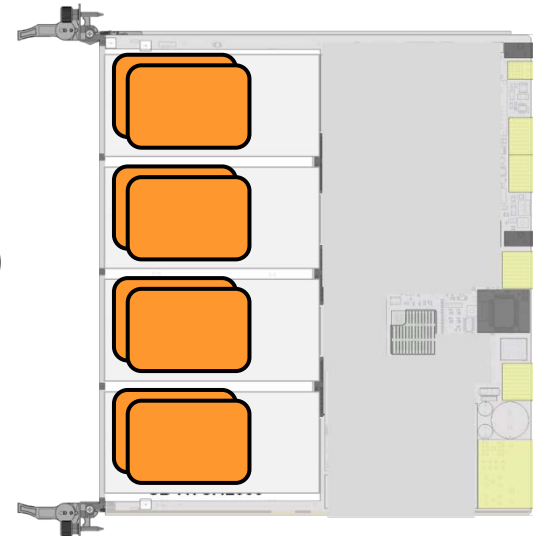

HDA28

ATCA2000

RTM438

25.6 TB Flash Storage Blade

(32 x 800GB, 1.8", 2 Slots)

- **Available now**
- **iSCSI, NAS, (10Gb)**
- **All SSD Hot pluggable**

ATCA2000

ATCA2020

51.2 TB Flash Storage Blade

(32 x 1.6TB, 1.8", 2 Slots)

- **4Q14 (larger capacity SSD)**
- **iSCSI, NAS, (10Gb)**
- **All SSD Hot pluggable**

ATCA2000

ATCA2020

12TB Storage Blade

(6 x 2TB, 2.5", 7200RPM)

- Available now
- iSCSI, NAS, (10Gb)
- All Disks Hot pluggable