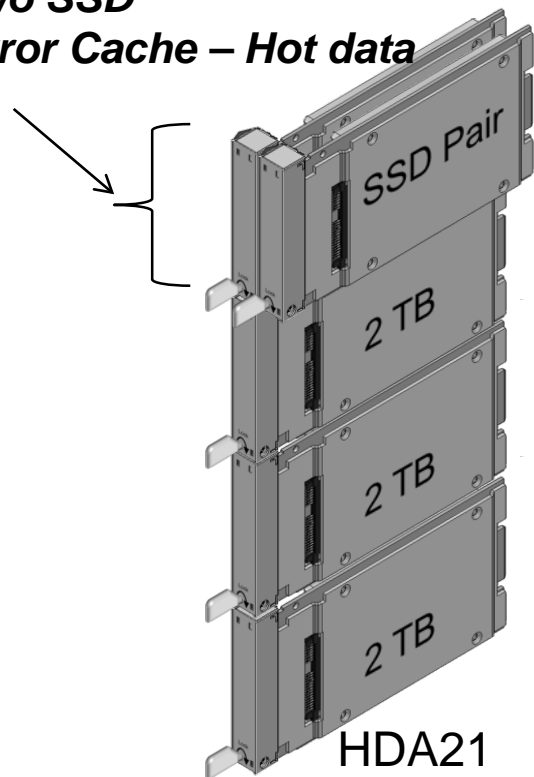

ATCA2020

Update Channel

10TB Hybrid Blade - Cachecade

(5 x 2TB, 2.5", 7200RPM, plus 2x SSD)

- Available now
- iSCSI, NAS, (10Gb)
- All Disks Hot pluggable

• Two SSD
Mirror Cache – Hot data

22TB Hybrid Blade (2 slots)