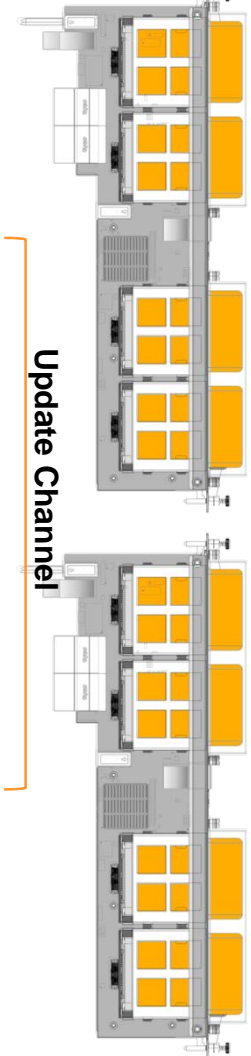

Embedded Hardware

“The Industries most complete ATCA storage ecosystem”

- ATCA Blades
 - Compute, Storage and Network

- 30+ AMC and RTM modules
 - Disks: SAS, SATA, SSD (AMC.3)
 - PCIe: FC 10GE SAS (AMC.1)
 - Network (AMC.2)

HDA28

ATCA2000

RTM438

25.6 TB Flash Storage Blade

(32 x 800GB, 1.8", 2 Slots)

- **Available now**
- **iSCSI, NAS, (10Gb)**
- **All SSD Hot pluggable**

ATCA2000

ATCA2020

RTM438

Update Channel

25.6 TB Flash Storage Blade

(16 x 1.6TB, 1.8" SSD)

- 4Q14 (larger capacity SSD)
- iSCSI, NAS, (10Gb)
- All SSD Hot pluggable

HDA28

ATCA2000

RTM438

51.2 TB Flash Storage Blade

(32 x 1.6TB, 1.8", 2 Slots)

- **4Q14 (larger capacity SSD)**
- **iSCSI, NAS, (10Gb)**
- **All SSD Hot pluggable**

ATCA2000

ATCA2020

12TB Storage Blade

(6 x 2TB, 2.5", 7200RPM)

- Available now
- iSCSI, NAS, (10Gb)
- All Disks Hot pluggable