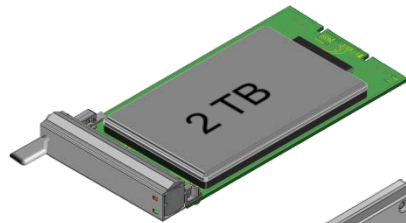

51.2 TB Flash Storage Blade

(32 x 1.6TB, 1.8", 2 Slots)

- **4Q14 (larger capacity SSD)**
- **iSCSI, NAS, (10Gb)**
- **All SSD Hot pluggable**

ATCA2000

ATCA2020

12TB Storage Blade

(6 x 2TB, 2.5", 7200RPM)

- Available now
- iSCSI, NAS, (10Gb)
- All Disks Hot pluggable

HDA21

ATCA2000

RTM436

24TB Storage Blade

(12 x 2TB, 2.5", 7200RPM)

- **Available now**
- **iSCSI, NAS, (10Gb)**
- **All Disks Hot pluggable**

ATCA2000

RTM436