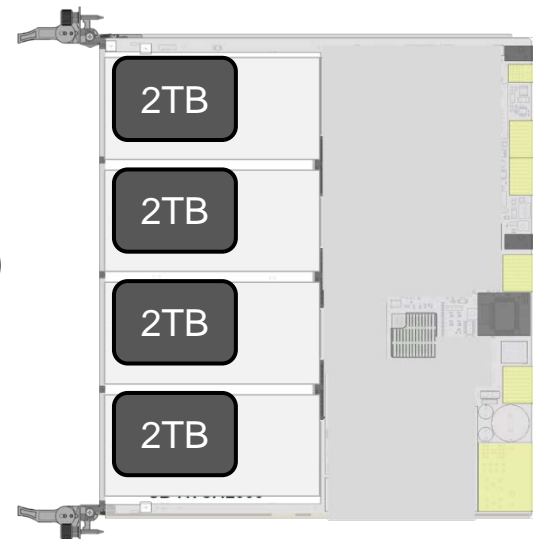

51.2 TB Flash Storage Blade

(32 x 1.6TB, 1.8", 2 Slots)

- **4Q14 (larger capacity SSD)**
- **iSCSI, NAS, (10Gb)**
- **All SSD Hot pluggable**

ATCA2000

ATCA2020

12TB Storage Blade

(6 x 2TB, 2.5", 7200RPM)

- Available now
- iSCSI, NAS, (10Gb)
- All Disks Hot pluggable

HDA21

ATCA2000

RTM436

24TB Storage Blade

(12 x 2TB, 2.5", 7200RPM)

- **Available now**
- **iSCSI, NAS, (10Gb)**
- **All Disks Hot pluggable**

ATCA2000

RTM436

ATCA2020

Update Channel

10TB Hybrid Blade - Cachecade

(5 x 2TB, 2.5", 7200RPM, plus 2x SSD)

- Available now
- iSCSI, NAS, (10Gb)
- All Disks Hot pluggable

• Two SSD
Mirror Cache – Hot data

22TB Hybrid Blade (2 slots)