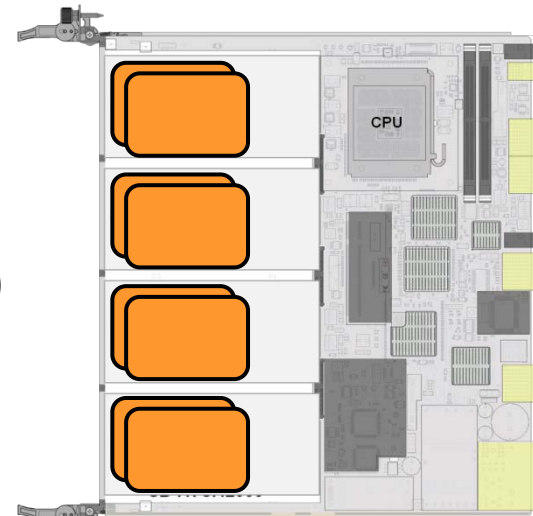

HDA28

ATCA2000

RTM438

25.6 TB Flash Storage Blade

(32 x 800GB, 1.8", 2 Slots)

- **Available now**
- **iSCSI, NAS, (10Gb)**
- **All SSD Hot pluggable**

ATCA2000

ATCA2020

RTM438

Update Channel

25.6 TB Flash Storage Blade

(16 x 1.6TB, 1.8" SSD)

- 4Q14 (larger capacity SSD)
- iSCSI, NAS, (10Gb)
- All SSD Hot pluggable

HDA28

ATCA2000

RTM438

51.2 TB Flash Storage Blade

(32 x 1.6TB, 1.8", 2 Slots)

- **4Q14 (larger capacity SSD)**
- **iSCSI, NAS, (10Gb)**
- **All SSD Hot pluggable**

ATCA2000

ATCA2020

12TB Storage Blade

(6 x 2TB, 2.5", 7200RPM)

- Available now
- iSCSI, NAS, (10Gb)
- All Disks Hot pluggable