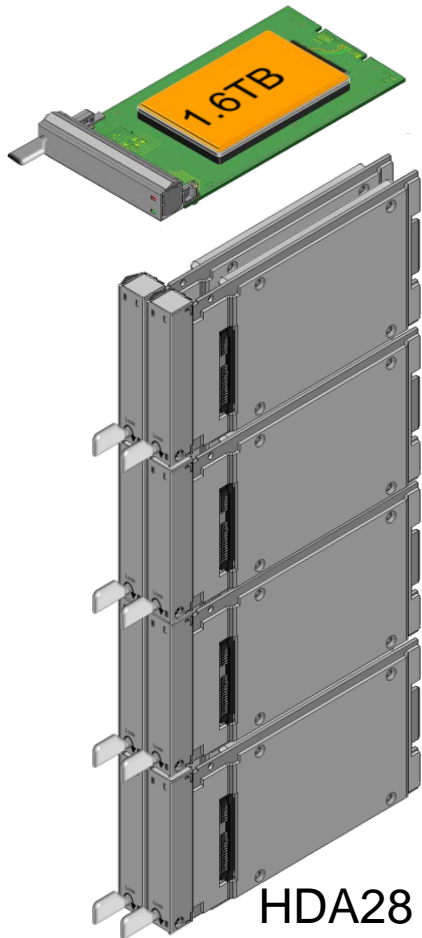

HDA28

ATCA2000

RTM438

25.6 TB Flash Storage Blade

(32 x 800GB, 1.8", 2 Slots)

- **Available now**
- **iSCSI, NAS, (10Gb)**
- **All SSD Hot pluggable**

ATCA2000

ATCA2020

RTM438

Update Channel

25.6 TB Flash Storage Blade

(16 x 1.6TB, 1.8" SSD)

- 4Q14 (larger capacity SSD)
- iSCSI, NAS, (10Gb)
- All SSD Hot pluggable

HDA28

ATCA2000

RTM438

51.2 TB Flash Storage Blade

(32 x 1.6TB, 1.8", 2 Slots)

- **4Q14 (larger capacity SSD)**
- **iSCSI, NAS, (10Gb)**
- **All SSD Hot pluggable**

ATCA2000

ATCA2020

12TB Storage Blade

(6 x 2TB, 2.5", 7200RPM)

- Available now
- iSCSI, NAS, (10Gb)
- All Disks Hot pluggable

HDA21

ATCA2000

RTM436

24TB Storage Blade

(12 x 2TB, 2.5", 7200RPM)

- **Available now**
- **iSCSI, NAS, (10Gb)**
- **All Disks Hot pluggable**

ATCA2000

RTM436