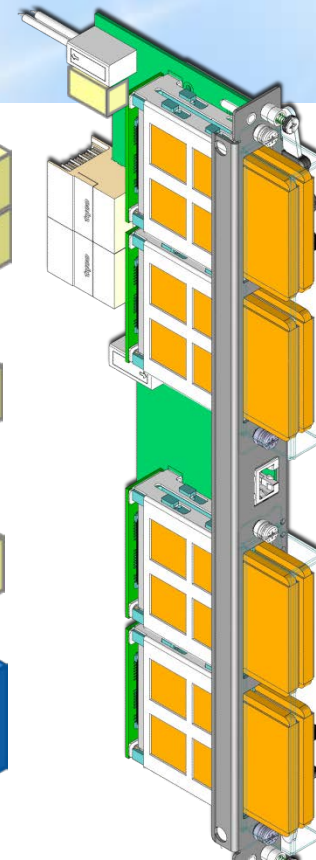

Embedded Hardware

“The Industries most complete ATCA storage ecosystem”

- ATCA Blades
 - Compute, Storage and Network

- 30+ AMC and RTM modules
 - Disks: SAS, SATA, SSD (AMC.3)
 - PCIe: FC 10GE SAS (AMC.1)
 - Network (AMC.2)

- Custom Design/Production
 - RadiSys/CCPU, Emerson, Oracle
 - Proven process: SOW->GA
 - “One list methodology”

12.8TB Flash Storage Blade

(16 x 800GB, 1.8")

- Available now
- iSCSI, NAS, (10Gb)
- All SSD Hot pluggable

HDA28

ATCA2000

RTM438

25.6 TB Flash Storage Blade

(32 x 800GB, 1.8", 2 Slots)

- **Available now**
- **iSCSI, NAS, (10Gb)**
- **All SSD Hot pluggable**

ATCA2000

ATCA2020

RTM438

Update Channel

25.6 TB Flash Storage Blade

(16 x 1.6TB, 1.8" SSD)

- 4Q14 (larger capacity SSD)
- iSCSI, NAS, (10Gb)
- All SSD Hot pluggable

HDA28

ATCA2000

RTM438