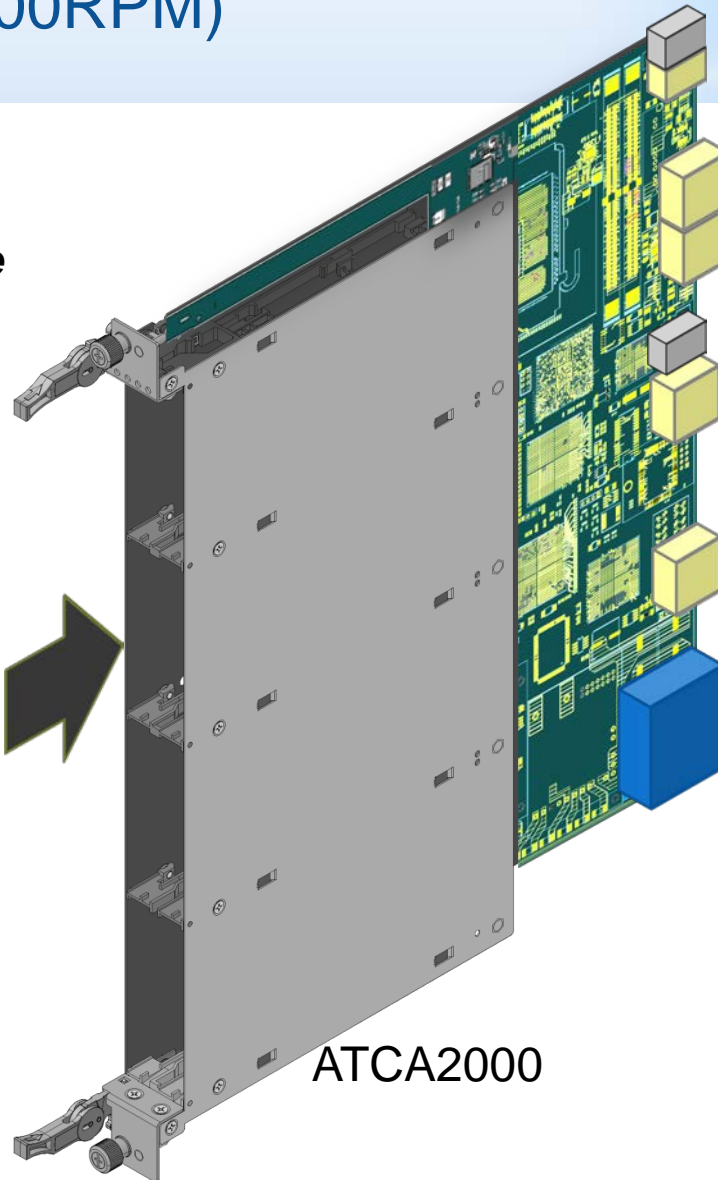

51.2 TB Flash Storage Blade

(32 x 1.6TB, 1.8", 2 Slots)

- **4Q14 (larger capacity SSD)**
- **iSCSI, NAS, (10Gb)**
- **All SSD Hot pluggable**

ATCA2000

ATCA2020

12TB Storage Blade

(6 x 2TB, 2.5", 7200RPM)

- Available now
- iSCSI, NAS, (10Gb)
- All Disks Hot pluggable

HDA21

ATCA2000

RTM436

24TB Storage Blade

(12 x 2TB, 2.5", 7200RPM)

- **Available now**
- **iSCSI, NAS, (10Gb)**
- **All Disks Hot pluggable**

ATCA2000

RTM436